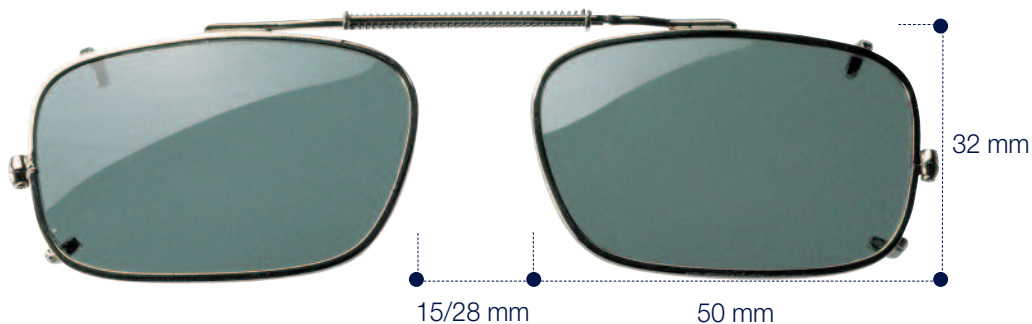

RETTANGOLARE 47 MM

Gun Metal/Grey Lenses

Ref. 12451/3 47

 3 pcs.

RETTANGOLARE 50 MM

Gun Metal/Grey Lenses

Ref. 12455/3 50

Gold/Brown Lenses