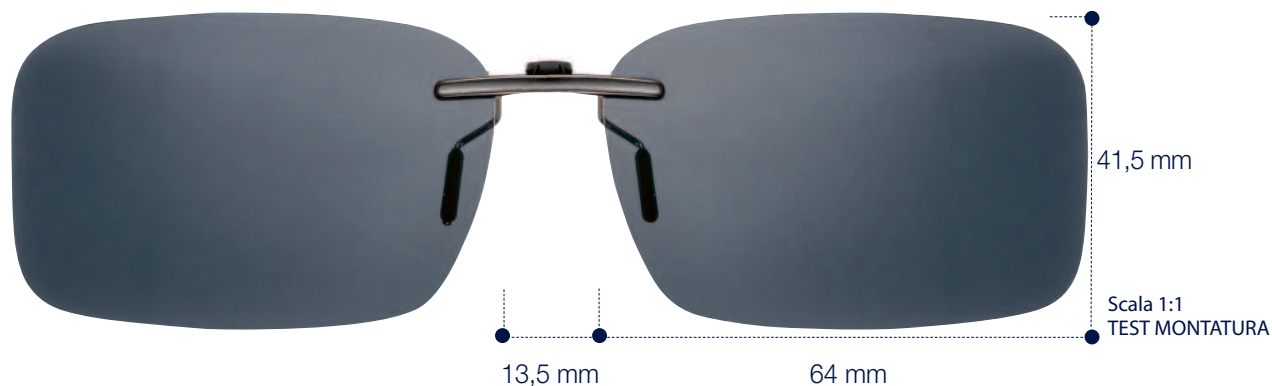

Clip-On

Fashion

Polarized Lenses. Lenti sagomabili. Astuccio incluso.

100% UVA-UVB protection up to 390 nm

CE Filter Category 3

PER MONTATURE IN ACETATO - CALIBRO 56 - 58

Grey

Ref. 12765/3 □ 64