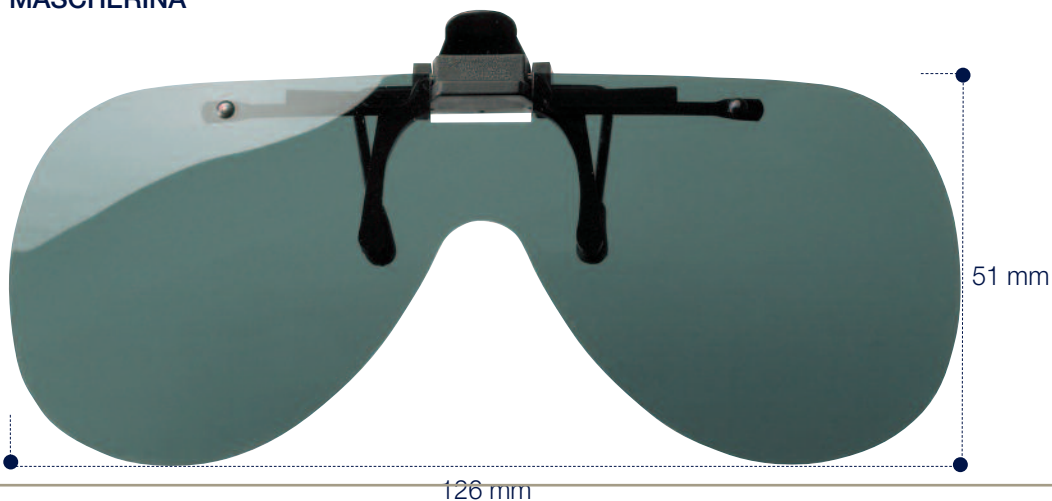

Brown

Ref. 12650 □ 60

6 pcs.

100% UVA-UVB protection up to 390 nm

CE Filter Category 3

MASCHERINA