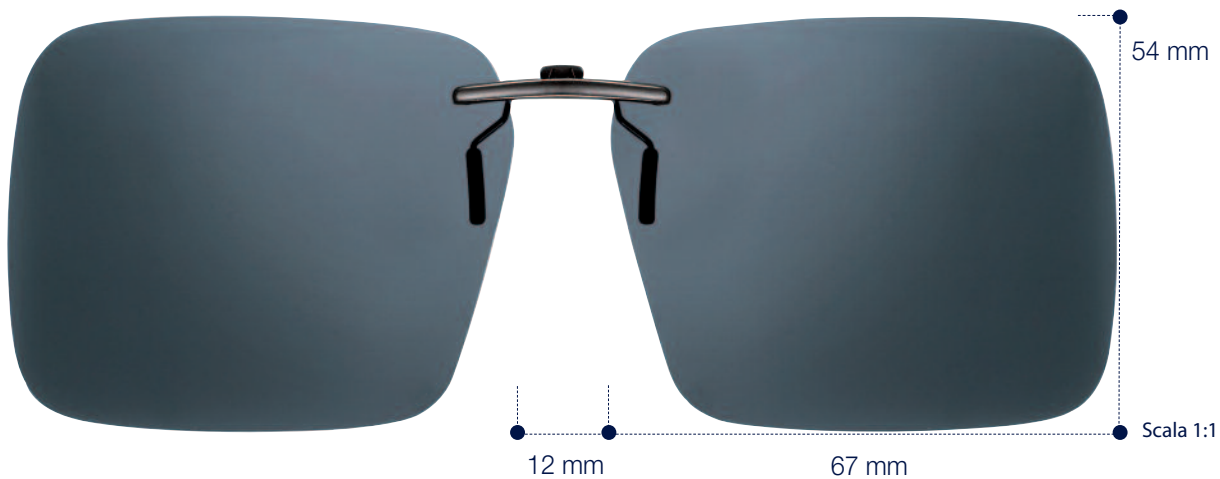

Ritagliabili

Polarized Lenses. Lenti Sagomabili. Astuccio incluso.

100% UVA-UVB protection up to 390 nm

CE Filter Category 3

PER MONTATURE IN ACETATO

Grey

Ref. 12774/3 ☐ 67

G15

Ref. 12775/3 ☐ 67

Brown

Ref. 12776/3 ☐ 67

3 pcs.

Clip-On