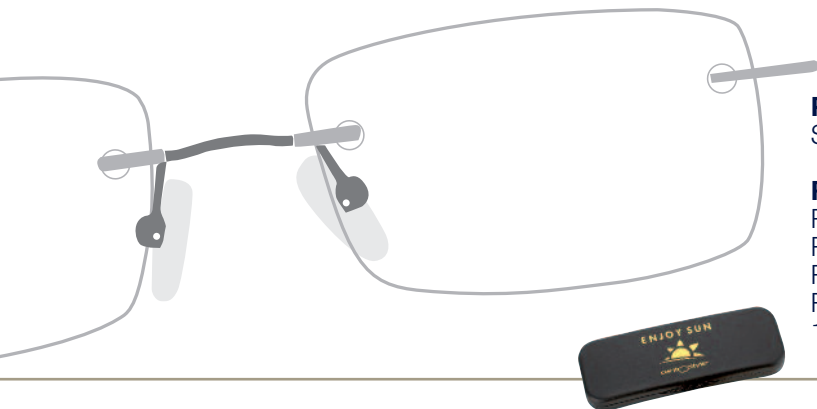

Presentation System - "Classico"

Sagome per montature da lastra.

Ref. 12786KIT - 12 pcs.

Ref. 12768, 12769, 12770

Ref. 12786, 12787, 12788

Ref. 12783, 12784, 12785

Ref. 12765, 12766, 12767

1 pz / Ref.