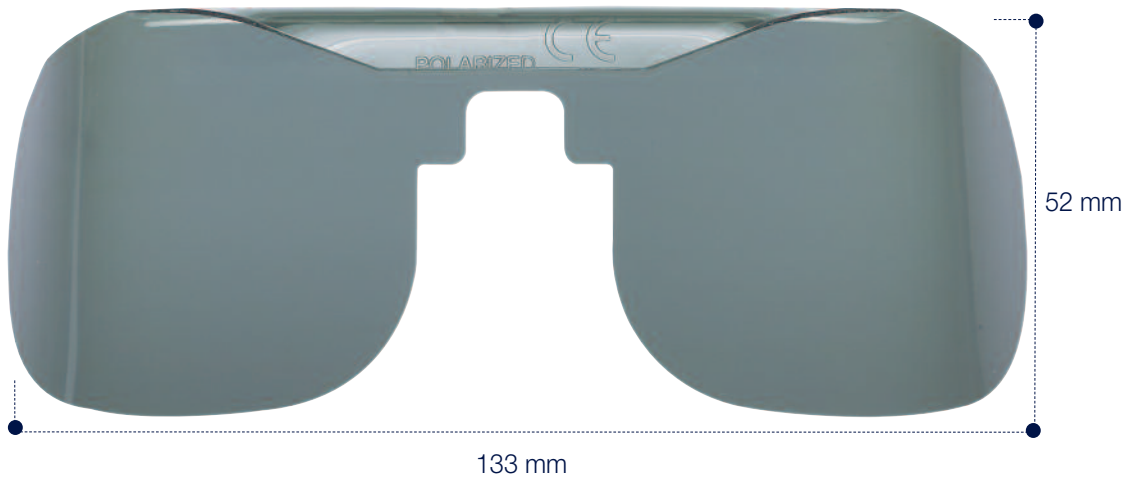

Drop-In

Polarized Lenses.
Lenti sagomabili.

100% UVA-UVB protection up to 390 nm

☑ Filter Category 3

☑ Filter Category 2

LARGE

Grey FC 3

Ref. 12688/3

Brown FC 2

Ref. 12689/3

3 pcs.