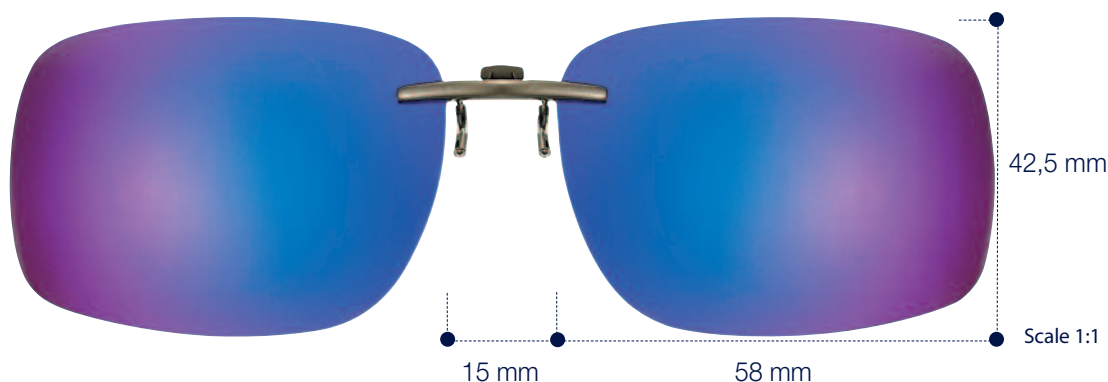

Polarized Lenses. Lenti sagomabili. Astuccio incluso.

100% UVA-UVB protection up to 390 nm

CE Filter Category 3

PER MONTATURE IN METALLO - CALIBRO 58

Grey/Blue Mirror

Ref. 12880 □ 58

G15/Yellow Mirror

Ref. 12881 □ 58