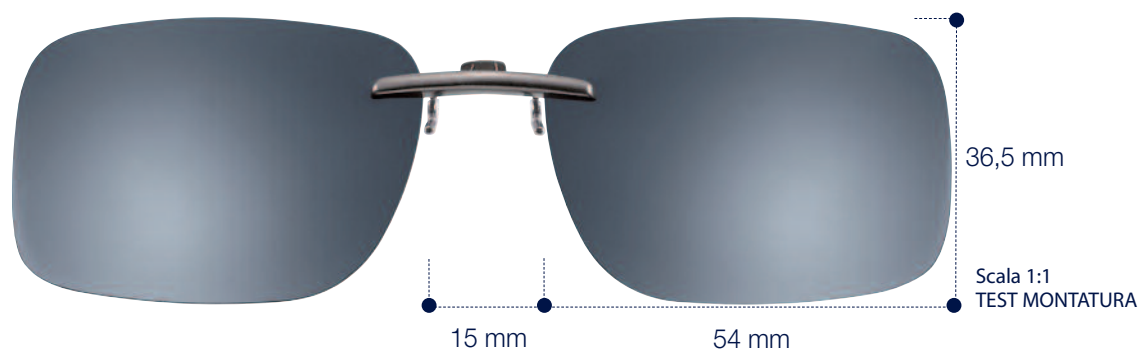

Fashion

Polarized Lenses. Lenti sagomabili. Astuccio incluso.

100% UVA-UVB protection up to 390 nm

CE Filter Category 3

PER MONTATURE IN METALLO - CALIBRO 54