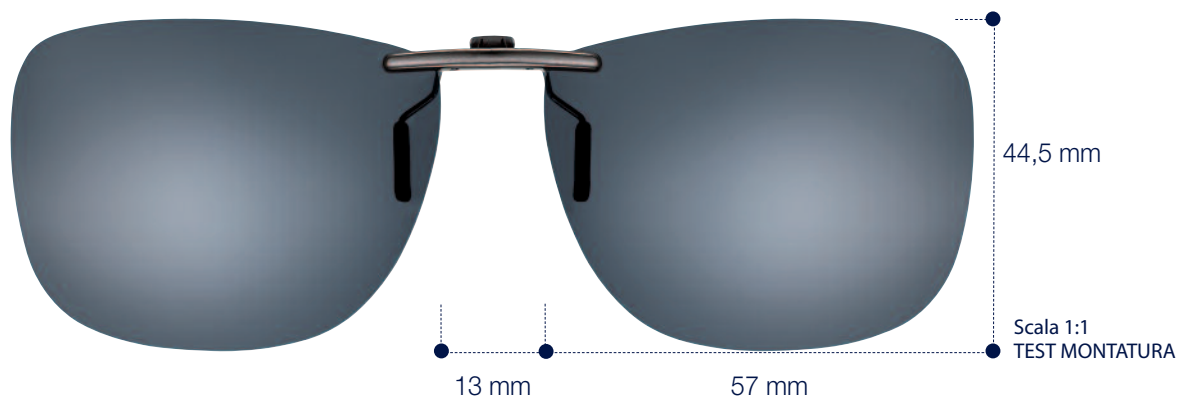

Clip-On

Fashion

Polarized Lenses. Lenti sagomabili. Astuccio incluso.

100% UVA-UVB protection up to 390 nm

☼ Filter Category 3

PER MONTATURE IN ACETATO - CALIBRO 52

Grey

Ref. 12786/3 □ 57