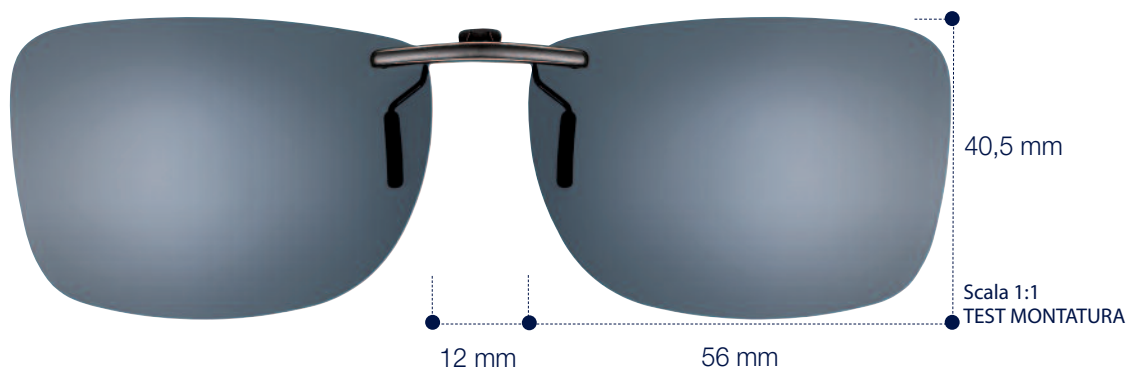

Ref. 12778/3 55

 3 pcs.

Fashion

Polarized Lenses. Lenti sagomabili. Astuccio incluso.

100% UVA-UVB protection up to 390 nm

CE Filter Category 3

PER MONTATURE IN ACETATO - CALIBRO 52

Grey