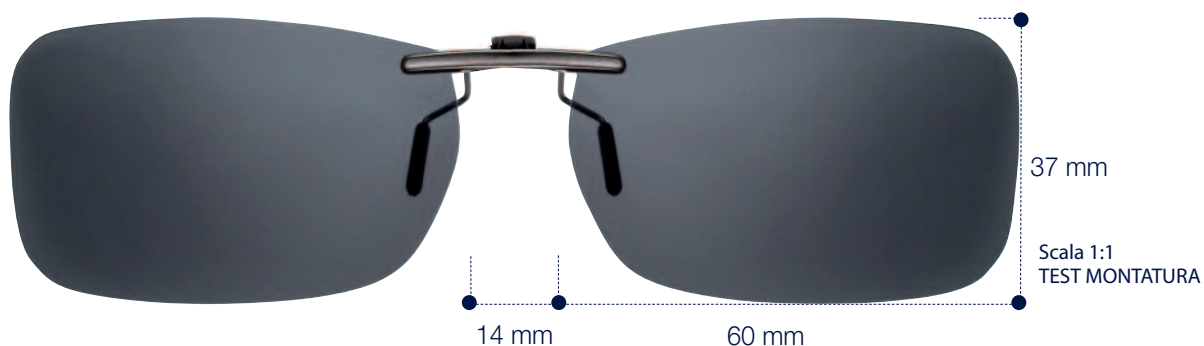

Fashion

Polarized Lenses. Lenti sagomabili. Astuccio incluso.

100% UVA-UVB protection up to 390 nm

CE Filter Category 3

PER MONTATURE GLASANT - CALIBRO 52 - 54

Grey

Ref. 12768/3 ☐ 60

G15

Ref. 12769/3 ☐ 60

Brown

Ref. 12770/3 ☐ 60

3 pcs.