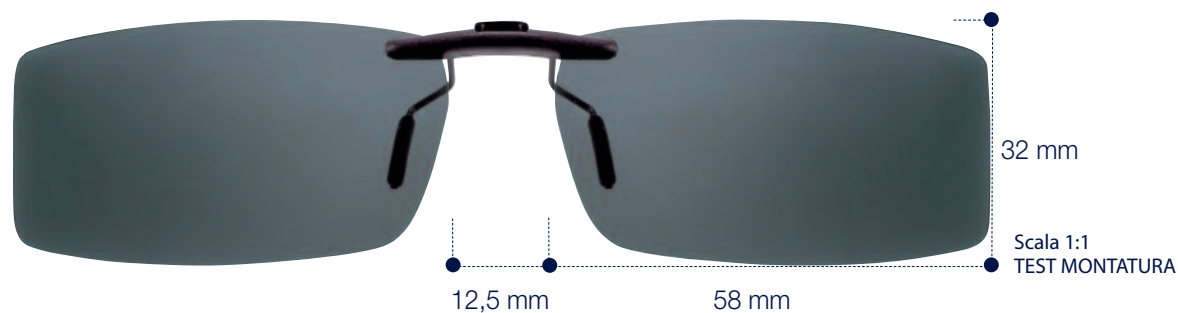

Fashion

Polarized Lenses. Lenti sagomabili. Astuccio incluso.

100% UVA-UVB protection up to 390 nm

CE Filter Category 3

PER MONTATURE GLASANT - CALIBRO 50 - 52

Grey

Ref. 12771/3 58

G15