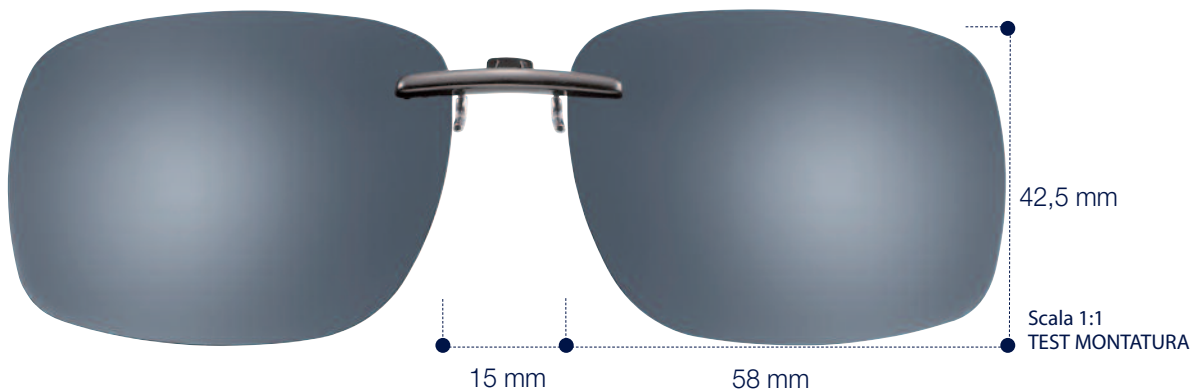

Fashion

Polarized Lenses. Lenti sagomabili. Astuccio incluso.

100% UVA-UVB protection up to 390 nm

CE Filter Category 3

PER MONTATURE IN METALLO - CALIBRO 58