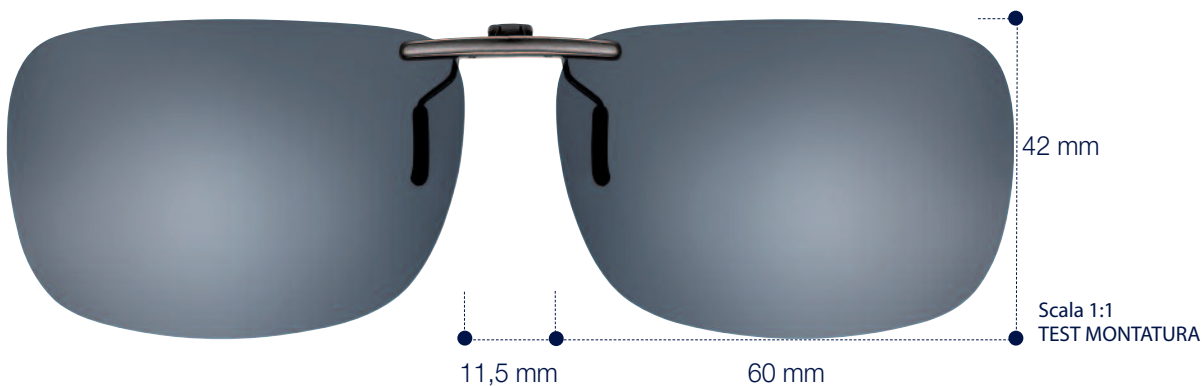

Fashion

Polarized Lenses. Lenti sagomabili. Astuccio incluso.

100% UVA-UVB protection up to 390 nm

☼ Filter Category 3

PER MONTATURE IN ACETATO - CALIBRO 52

Grey

Ref. 12783/3 ☐ 57

G15

Ref. 12784/3 ☐ 57

Brown

Ref. 12785/3 ☐ 57

3 pcs.