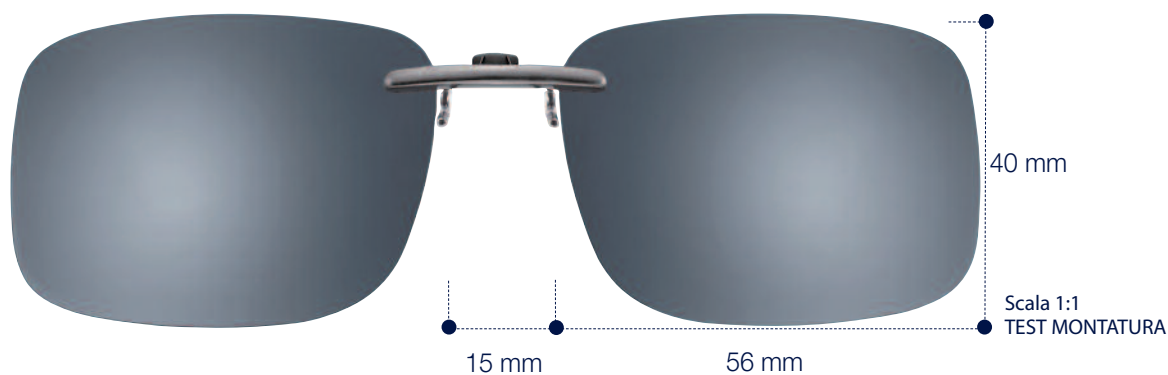

Clip-On

Fashion

Polarized Lenses. Lenti sagomabili. Astuccio incluso.

100% UVA-UVB protection up to 390 nm

☼ Filter Category 3

PER MONTATURE IN METALLO - CALIBRO 56

Grey

Ref. 12753/3 56