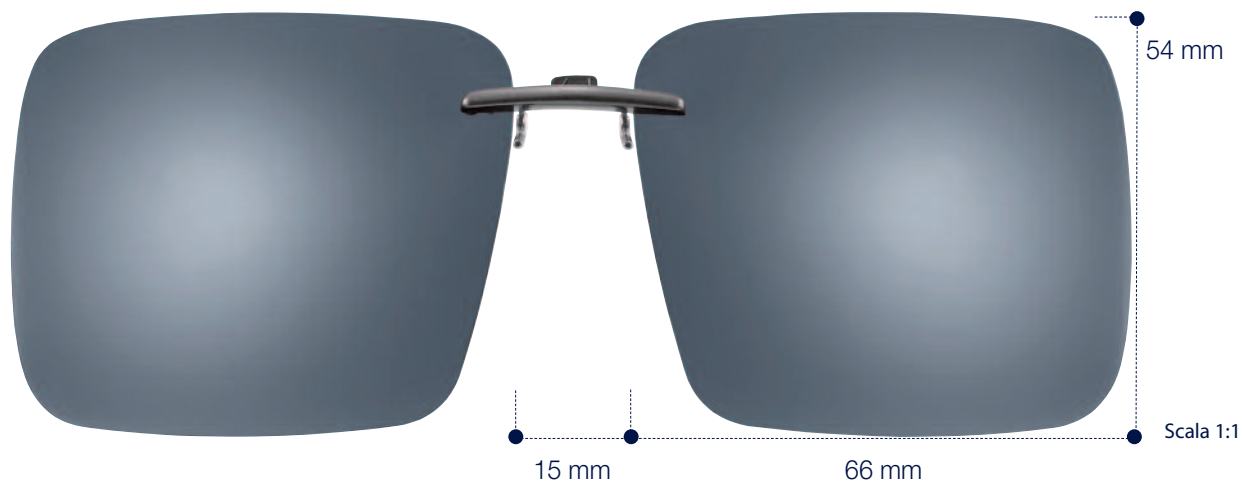

Clip-On

Ritagliabili

Polarized Lenses. Lenti Sagomabili. Astuccio incluso.

100% UVA-UVB protection up to 390 nm

☼ Filter Category 3

PER MONTATURE IN METALLO

Grey

Ref. 12759/3 66