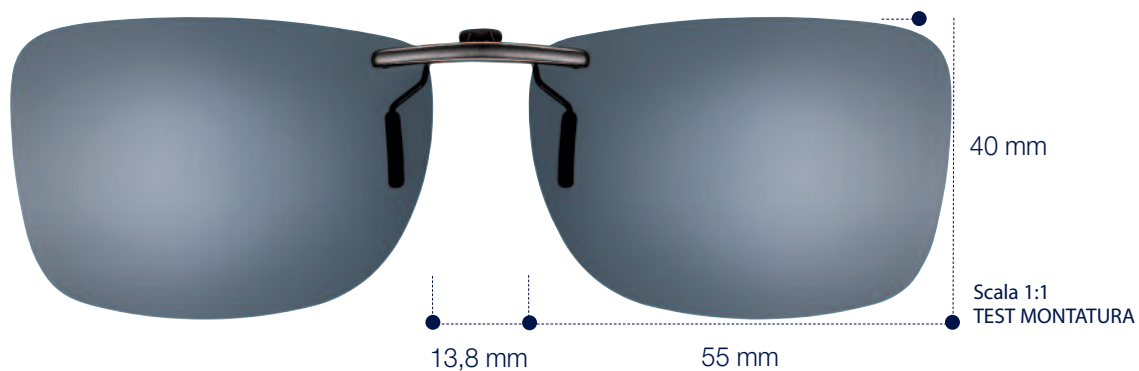

Fashion

Polarized Lenses. Lenti sagomabili. Astuccio incluso.

100% UVA-UVB protection up to 390 nm

CE Filter Category 3

PER MONTATURE IN ACETATO - CALIBRO 50

Grey

Ref. 12777/3 55

G15